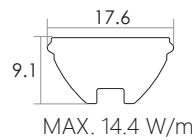

Aluminium LED Profile LW-US20 NEW

Installing accessories:

Outside End Caps Code: WP3-Cap
(with/without hole) Code: WP3-Cap-H

Inside End Caps
Code: WP3-Cap-inside

Optional Diffuser(PMMA)

Color	Light Transmittance	Code
Opal	-	-
Milky	-	-
Frosted	-	-
Clear	95%	WP3-30-C