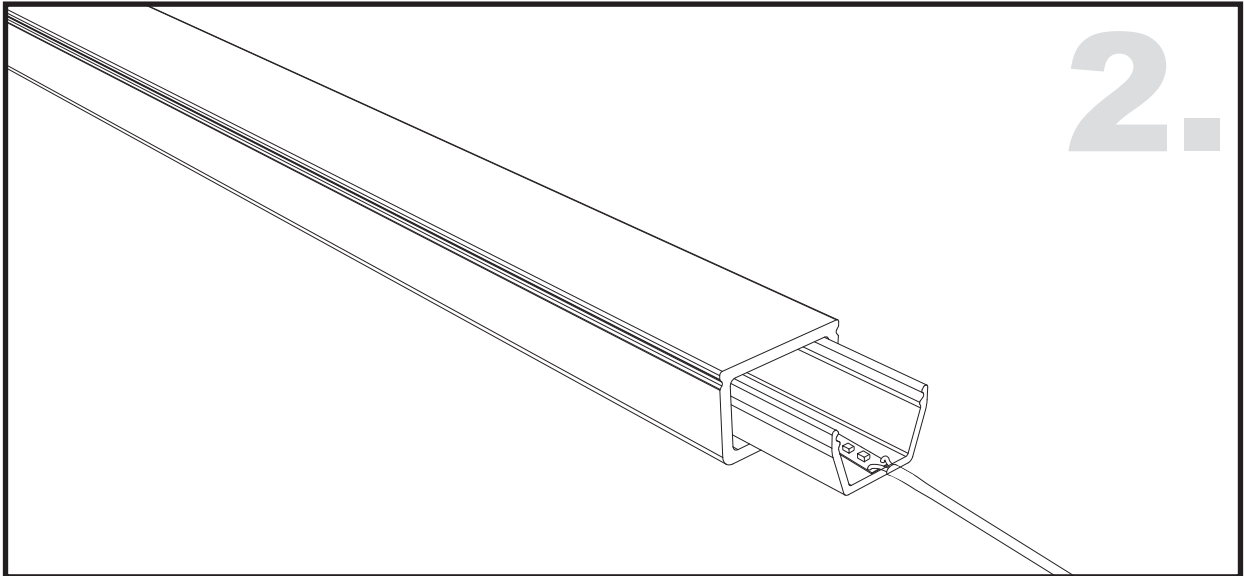

Aluminium LED Profile LW-US20 NEW

Installing accessories:

Outside End Caps Code: WP3-Cap
(with/without hole) Code: WP3-Cap-H

Inside End Caps
Code: WP3-Cap-inside

Optional Diffuser(PMMA)

Color	Light Transmittance	Code
Opal	-	-
Milky	-	-
Frosted	-	-
Clear	95%	WP3-30-C

Optional Diffuser(PMMA)

Color	Light Transmittance	Code
Opal	-	-
Milky	-	-
Frosted	-	-
Clear	95%	WP3-60-C

Surface

METAL CLIP INSTALLING INSTRUCTIONS

Suspended

SUSPENDED INSTALLING INSTRUCTIONS