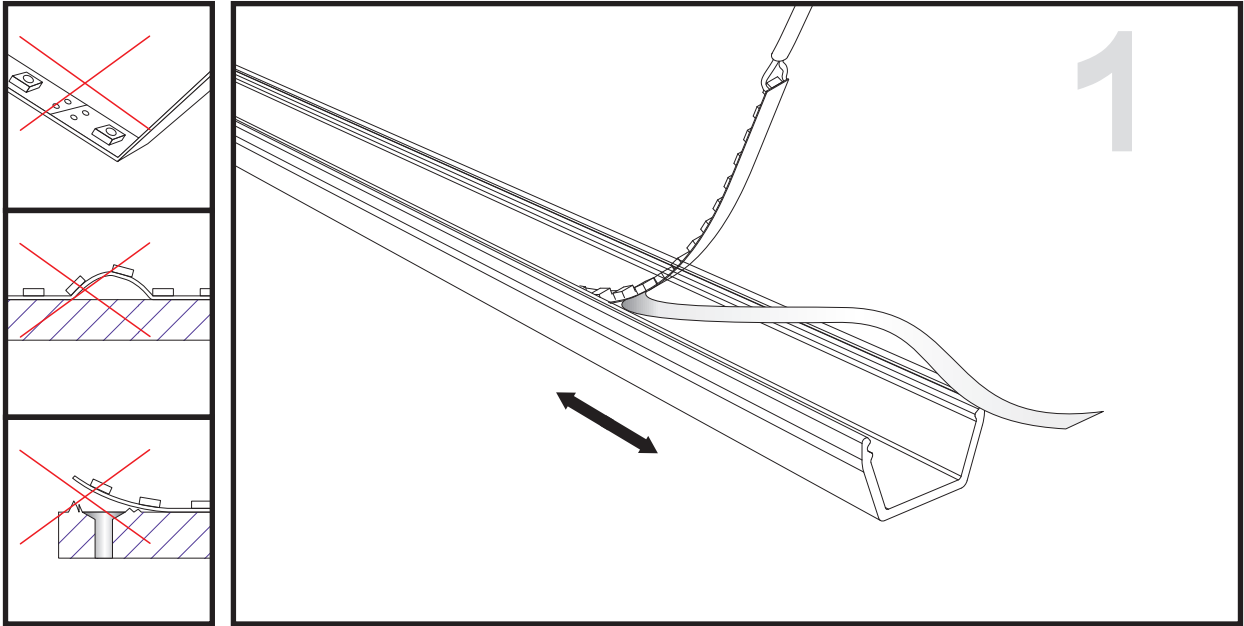

Aluminium LED Profile LW-US20 NEW

Installing accessories:

Outside End Caps Code: WP3-Cap
(with/without hole) Code: WP3-Cap-H

Inside End Caps
Code: WP3-Cap-inside

Optional Diffuser(PMMA)

Color	Light Transmittance	Code
Opal	-	-
Milky	-	-
Frosted	-	-
Clear	95%	WP3-30-C

Optional Diffuser(PMMA)

Color	Light Transmittance	Code
Opal	-	-
Milky	-	-
Frosted	-	-
Clear	95%	WP3-60-C

Surface

METAL CLIP INSTALLING INSTRUCTIONS

Suspended

SUSPENDED INSTALLING INSTRUCTIONS