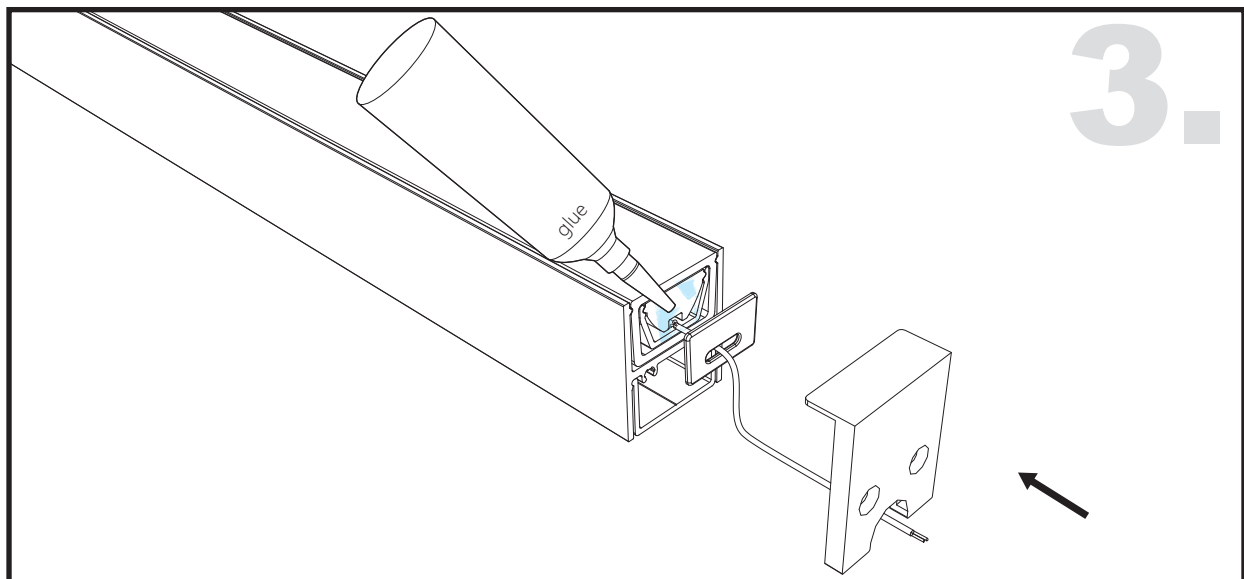

Aluminium LED Profile LW-US20 NEW

Installing accessories:

Outside End Caps Code: WP3-Cap
(with/without hole) Code: WP3-Cap-H

Inside End Caps
Code: WP3-Cap-inside

Optional Diffuser(PMMA)

Color	Light Transmittance	Code
Opal	-	-
Milky	-	-
Frosted	-	-
Clear	95%	WP3-30-C

Optional Diffuser(PMMA)

Color	Light Transmittance	Code
Opal	-	-
Milky	-	-
Frosted	-	-
Clear	95%	WP3-60-C

Surface

METAL CLIP INSTALLING INSTRUCTIONS

Suspended

SUSPENDED INSTALLING INSTRUCTIONS