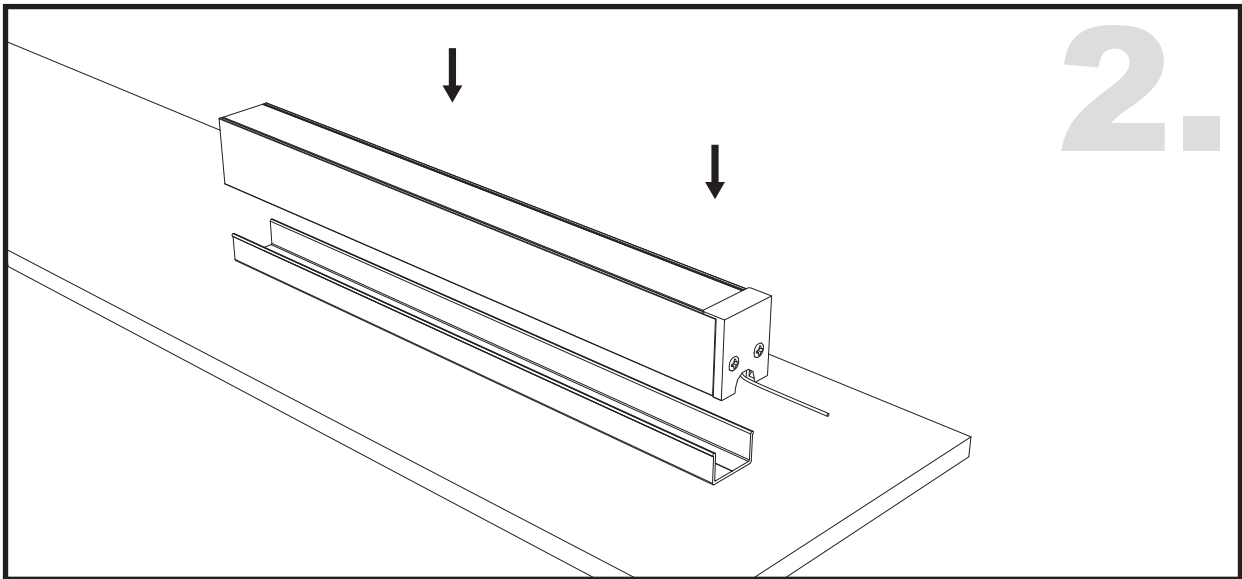

Optional Diffuser(PMMA)

Color	Light Transmittance	Code
Opal	-	-
Milky	-	-
Frosted	-	-
Clear	95%	WP3-60-C

Surface

METAL CLIP INSTALLING INSTRUCTIONS

Suspended

SUSPENDED INSTALLING INSTRUCTIONS