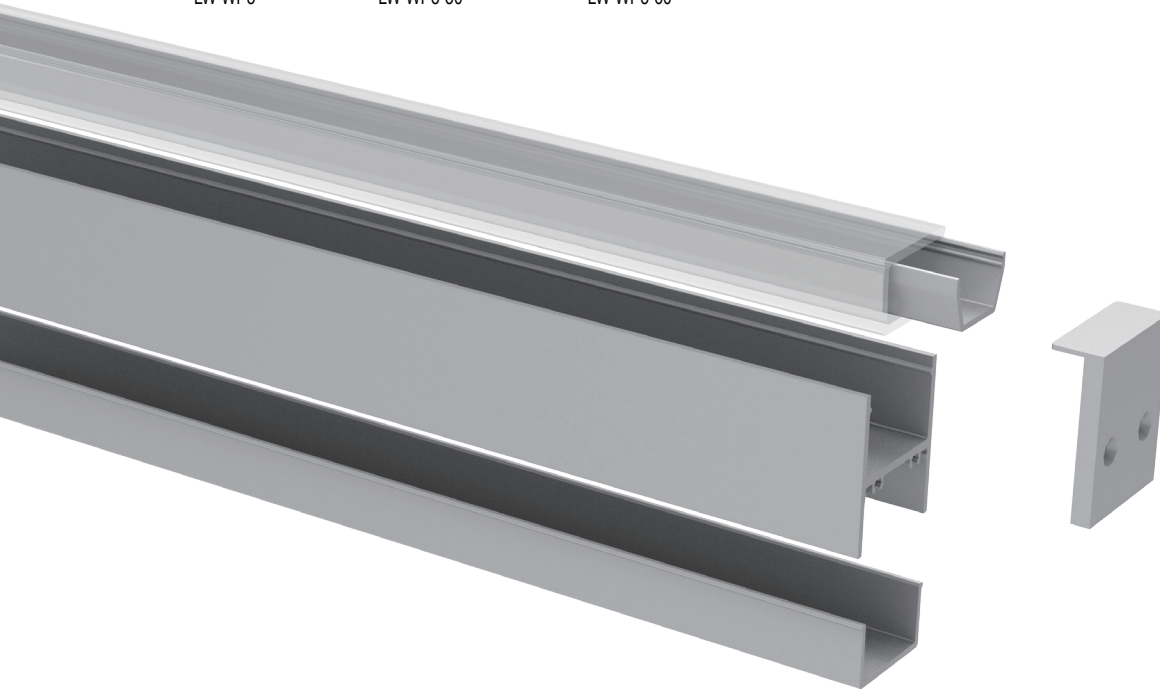

Aluminium LED Profile LW-US20 NEW

Installing accessories:

Outside End Caps Code: WP3-Cap
(with/without hole) Code: WP3-Cap-H

Inside End Caps
Code: WP3-Cap-inside

Optional Diffuser(PMMA)

Color	Light Transmittance	Code
Opal	-	-
Milky	-	-
Frosted	-	-
Clear	95%	WP3-30-C

Optional Diffuser(PMMA)

Color	Light Transmittance	Code
Opal	-	-
Milky	-	-
Frosted	-	-
Clear	95%	WP3-60-C

Surface

METAL CLIP INSTALLING INSTRUCTIONS

Suspended

SUSPENDED INSTALLING INSTRUCTIONS