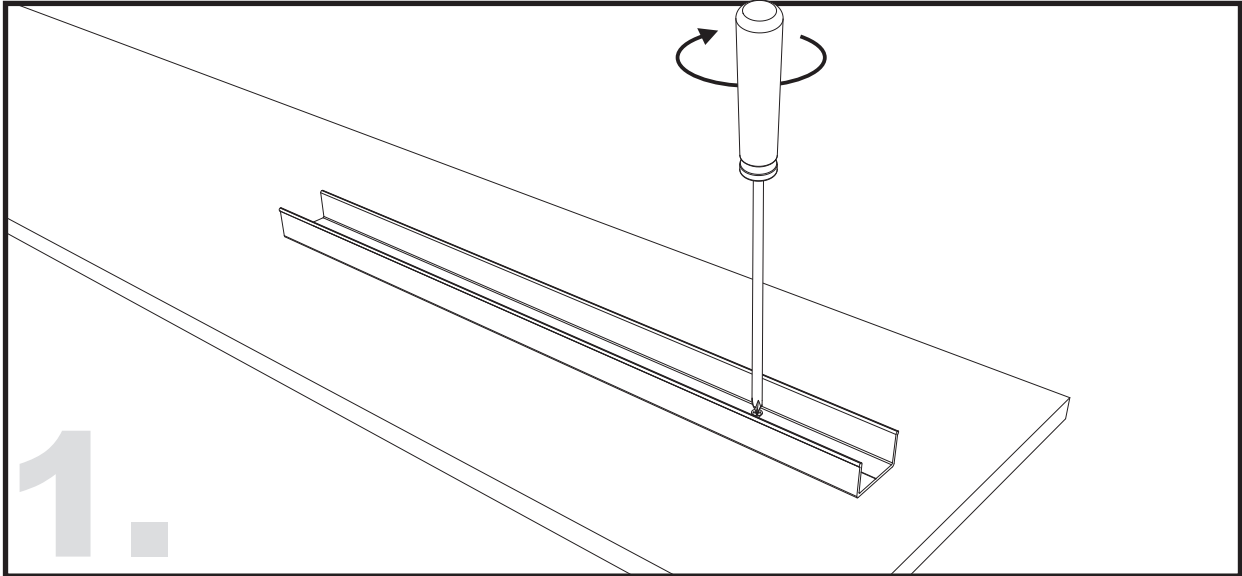

Optional Diffuser(PMMA)

Color	Light Transmittance	Code
Opal	-	-
Milky	-	-
Frosted	-	-
Clear	95%	WP3-60-C

Surface

METAL CLIP INSTALLING INSTRUCTIONS

Suspended

SUSPENDED INSTALLING INSTRUCTIONS